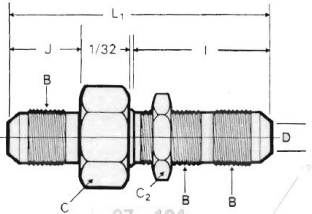

L & L Fittings Mfg

9910 Airport Drive
Fort Wayne, IN 46809
Phone: 800-933-9910
info@lfittings.com

PRODUCT LINE - Series 37 - Tube Fittings / Bulkhead Union

| Part Number | B | D | Size | Tube O.D. | C | L1 | L | C2 | J |
|---------------------------|--------|------|------|-----------|------|------|------|------|------|
| 10-37-104 | 7/8 | 0.48 | 10 | 5/8 | 1.12 | 2.74 | 1.58 | 1.12 | 0.76 |
| 12-37-104 | 1-1/16 | 0.61 | 12 | 3/4 | 1.38 | 3.09 | 1.75 | 1.38 | 0.86 |
| 14-37-104 | 1-3/16 | 0.72 | 14 | 7/8 | 1.50 | 3.12 | 1.75 | 1.50 | 0.89 |
| 16-37-104 | 1-5/16 | 0.84 | 16 | 1 | 1.62 | 3.14 | 1.75 | 1.62 | 0.91 |
| 2-37-104 | 5/16 | 0.06 | 2 | 1/8 | 0.56 | 1.87 | 1.11 | 0.56 | 0.45 |
| 20-37-104 | 1-5/8 | 1.08 | 20 | 1-1/4 | 2.00 | 3.31 | 1.80 | 1.88 | 0.96 |
| 24-37-104 | 1-7/8 | 1.31 | 24 | 1-1/2 | 2.38 | 3.52 | 1.81 | 2.12 | 1.08 |
| 3-37-104 | 3/8 | 0.12 | 3 | 3/16 | 0.62 | 1.9 | 1.11 | 0.62 | 0.48 |
| 32-37-104 | 2-1/2 | 1.78 | 32 | 2 | 2.88 | 4.2 | 2.09 | 2.75 | 1.33 |
| 4-37-104 | 7/16 | 0.17 | 4 | 1/4 | 0.69 | 2.07 | 1.20 | 0.69 | 0.55 |
| 5-37-104 | 1/2 | 0.23 | 5 | 5/16 | 0.75 | 2.07 | 1.20 | 0.75 | 0.55 |
| 6-37-104 | 9/16 | 0.30 | 6 | 3/8 | 0.81 | 2.18 | 1.28 | 0.81 | 0.56 |
| 8-37-104 | 3/4 | 0.39 | 8 | 1/2 | 1.00 | 2.44 | 1.44 | 1.00 | 0.66 |